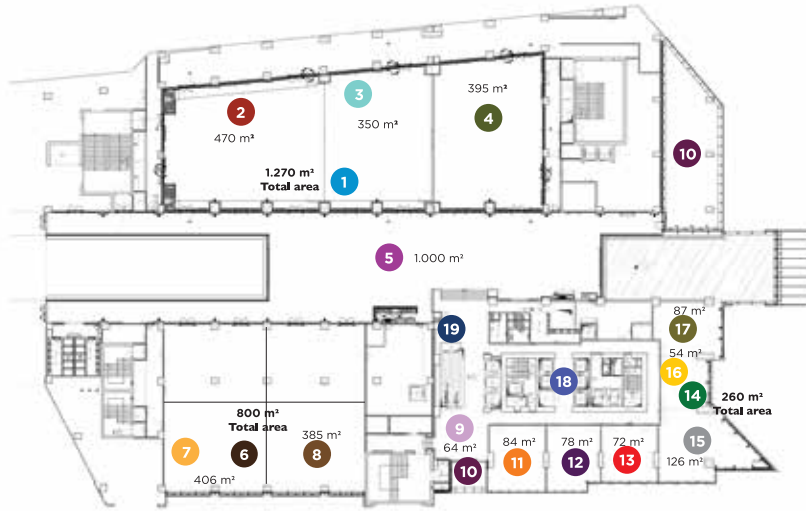

- 242 Deluxe Room
- 72 Executive Room
- 27 Prestige Room  
(1 bedroom, 1 living room with kitchenette)
- 5 Family Suite  
(2 bedroom, 1 living room with kitchenette)
- 32 Corner Suite
- 4 Senior Suite
- 1 Tower Suite (with private terrace)
- 2 Presidential Suite
- 4 Handicapped Room

## QUALITASSPA WELLNESS CENTER

- 5,500 m<sup>2</sup> SPA Center
- Steam rooms, Turkish bath, sauna and snow fountain; unisex & special for ladies
- Resting areas; unisex & special for ladies
- Outdoor pool & jacuzzi and children's pool (seasonal)
- Indoor pool and children's pool
- Fitness center
- Skin care rooms
- Massage rooms
- Couple massage room (massage room & sauna)
- SPA Suite (massage room, Turkish bath, sauna and jacuzzi)
- Pilates studio
- Spinning studio
- Multi-function studio
- Hairdresser; unisex

# MEETING HALLS

# MEETING HALLS FLOOR PLANS

- 1 Piri Reis Ballroom
- 2 Piri Reis-1
- 3 Piri Reis-2
- 4 Piri Reis-3
- 5 Main Foyer
- 6 Hezarfen Ahmed Celebi
- 7 Hezarfen Ahmed Celebi-1
- 8 Hezarfen Ahmed Celebi-2
- 9 Foyer