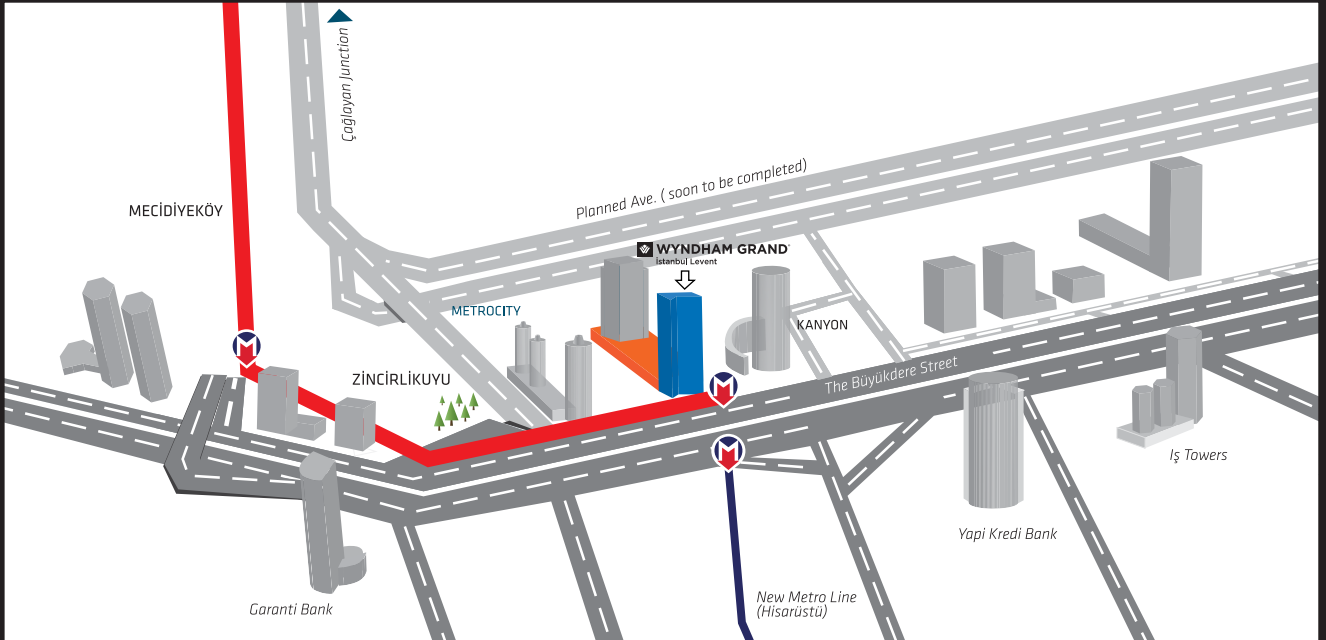

NEARBY ATTRACTIONS

ÖzdilekPark Shopping Center	0 m	Lütfi Kırdar International Congress and Exhibition Centre	7 km
Kanyon Shopping Center	150 m	İstinye Park Shopping Center	7 km
Metro City Shopping Center	250 m	Taksim Square, İstiklal Street	10 km
Zorlu Center Shopping Mall	2 km	Basilica Cistem	10 km
İstanbul Riding Center	4 km	Grand Bazaar	10 km
Akmerkez Shopping Center	4 km	Haliç Congress Center	11 km
Bosphorus	4 km	Blue Mosque	12 km
Naval Museum	5 km	Hagia Sophia	12 km
Tim Maslak Show Center	5 km	Topkapı Palace	12 km
Dolmabahçe Palace	6 km		

TRANSPORTATION

- Direct access to Levent metro station
- Atatürk International Airport 23 km
- Sabiha Gökçen International Airport 38 km

Büyükdere Caddesi No. 181 34394 Levent, Sisli Istanbul / Turkey T: +90 (212) 386 10 00 F: +90 (212) 386 10 10
info@wyndhamgrandlevent.com | sales@wyndhamgrandlevent.com
wyndhamgrandlevent.com | wyndham.com